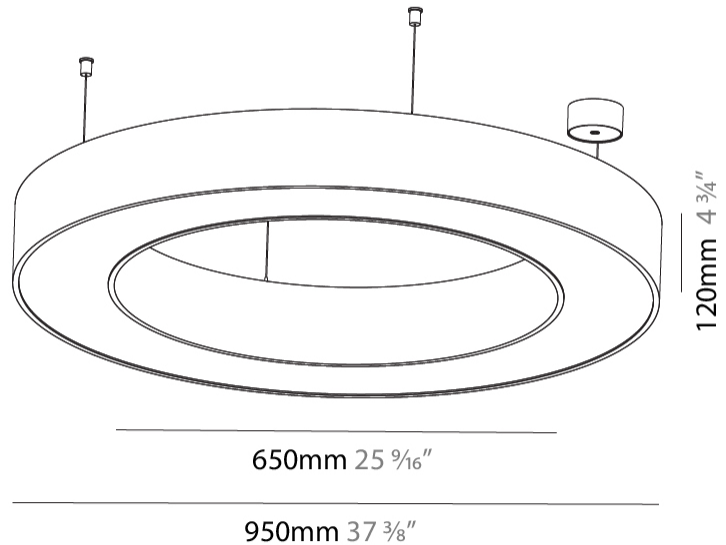

GENERAL

Series: Glorious
Subseries: Glorious
Brand: Prolicht
Division: Architectural
Mounting Type: Suspension
Mounting Location: Ceiling
Subcategory: Ambient

PHYSICAL

Shape: Round
Diameter (mm): 950
Diameter (in): 37 ³/₈
Height (mm): 120
Height (in): 4 ³/₄
Max. Overall Height (mm): 2120
Max. Overall Height (in): 83 ⁷/₁₆
Light Distribution: Direct
Weight (kg): 9.172
Weight (lbs): 20.22
Diffuser: [PMMA - Opal or Micro-Prism](#)
Fixture Finish: [SSR / BKV / CWI / CRY / HAB / UFT / ITA / RUA / FTG / MYG / LOD / PUS / FRO / FUP / KIA / POP / BLS / SPG / MEY / GOH / GUM / CHC / COM / ABZ / JAG / OBR / MOS / ROR](#)
Fixture Material: Aluminum

ELECTRICAL

Lamp Type: LED (Zhaga Standard)
Input Wattage (W): 45
Total Output Wattage (W): 36 / 28.8 (3500K)
Dimming: [Non-Dimming / Phase Dimming (120Vac only) / 0-10V Dimming](#)
Driver Included: Yes
Driver Location: Integrated
Driver Type: Constant Current
Driver Class: Class 2
Input Voltage (V): 120 - 277
Constant Current (MA): 350 / 900 (3500K)

LED

Color Temperature (°K): [3000 / 3500 / 4000](#)
Max. Delivered Lumen (lm): 4150 / 4302 / 4390
CRI: >80 CRI
Efficiency (%): 65
Lamp Life (hrs): 50000

OPTICAL

RATINGS AND CERTIFICATIONS

Certified By: Certified for North American Standards
IP rating: IP20